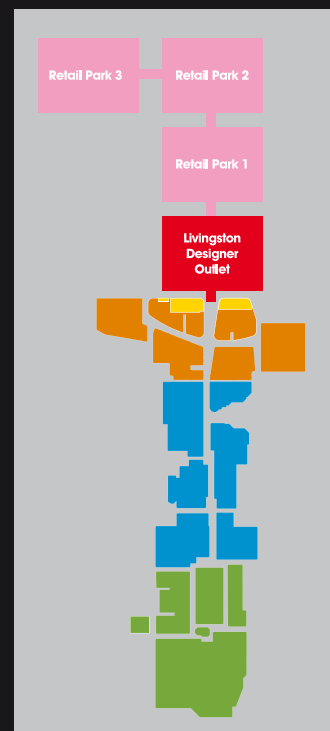

Upper Level
wintergarden

the
avenue

almondvale
place

almondvale
walk

- Toilets
- Baby Change
- Cash Machines
- Taxi Rank
- Information Desk
- Telephone
- Shopmobility
- Café
- Bar
- Public Transport
- Centre Management
- Lift
- Escalator
- Crèche
- Car Park