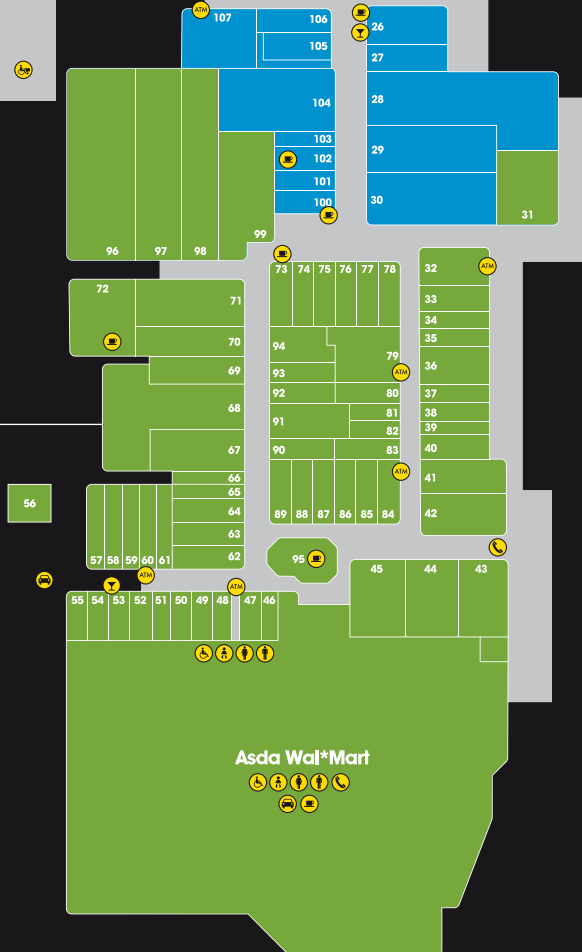

Upper Level
wintergarden

the
avenue

almondvale
place

almondvale
walk

- Toilets
- Baby Change
- Cash Machines
- Taxi Rank
- Information Desk
- Telephone
- Shopmobility
- Café
- Bar
- Public Transport
- Centre Management
- Lift
- Escalator
- Crèche
- Car Park